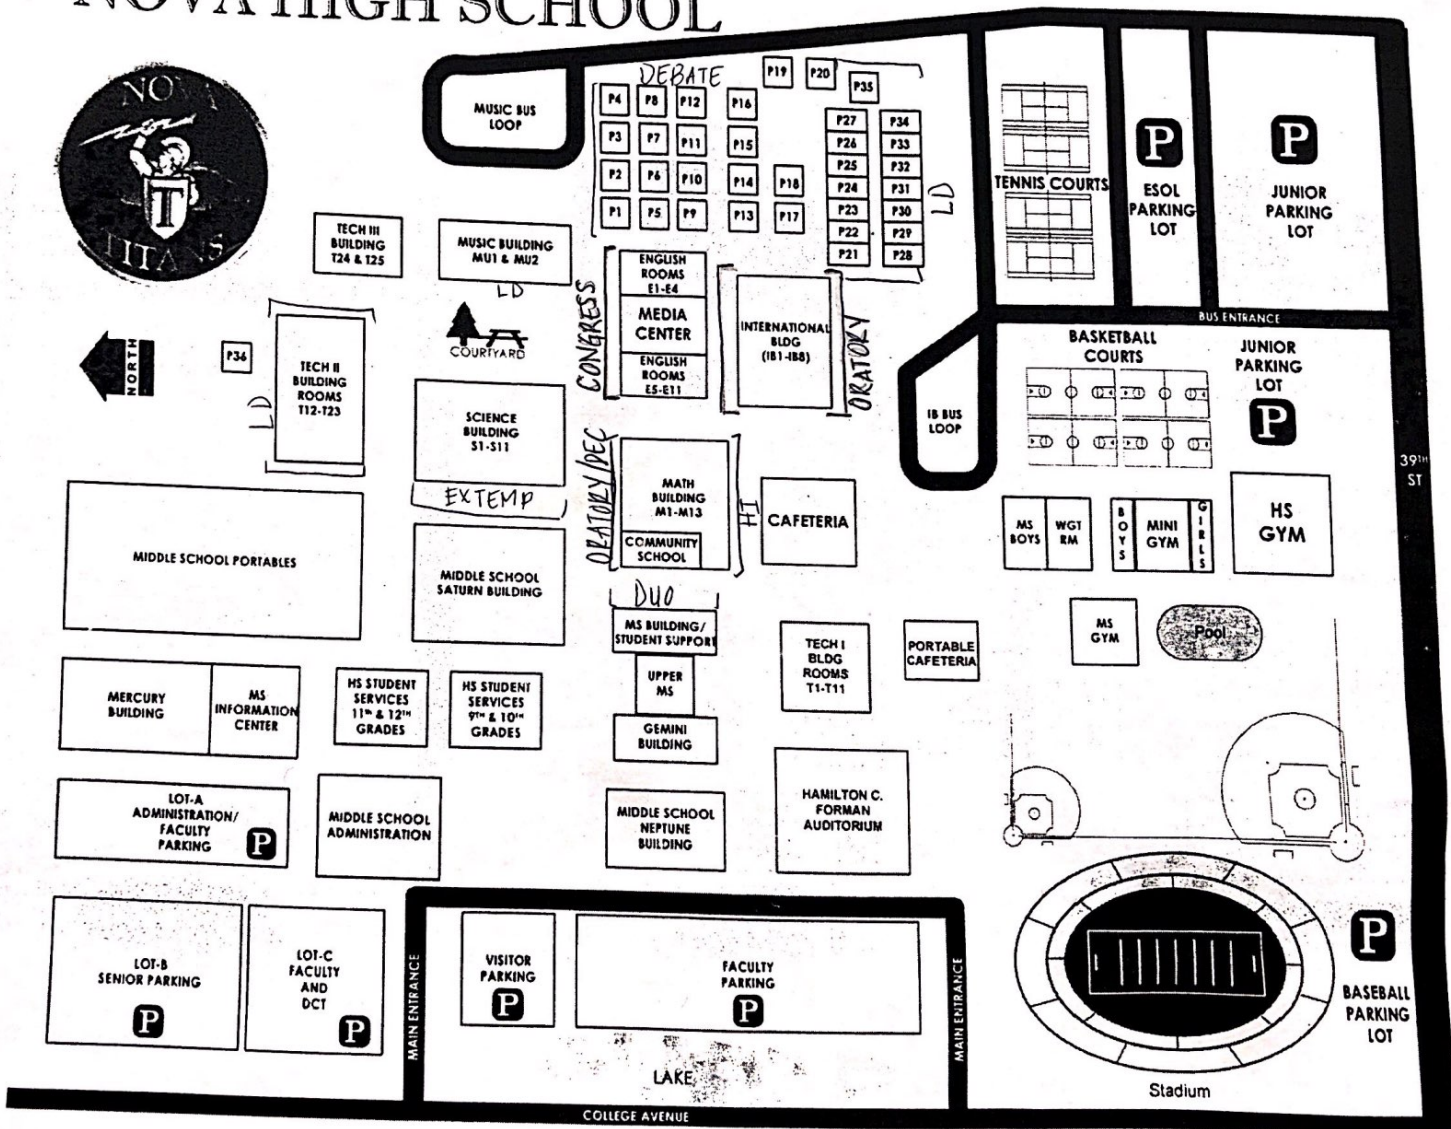

NOVA HIGH SCHOOL

NOVA MIDDLE SCHOOL
3602 College Avenue
Davie, FL 33314
(754) 323-3700

HS Tech III bldg
HS Tech II bldg

Music Bus Loop
HS Music bldg
HS Science bldg

HS Portable Classrooms
HS English bldg
HS Media Center
HS-English bldg
HS Math bldg
Community School

IB Bus Loop
HS Intrn'l bldg
Cafeteria

Boys' lockers
Gym #8 250
Girls' lockers

P5 817C
P3 810C
P4 816C
P2E 306
939 CT FR
P2W 305
P1 304

LD/SPEECH
152 153 Planning 163 164 165
159 160A 163B 164A 165A
148/9 144 143 141
150A 172A 172B

HS
"The Pit"
172
172A 172B

2nd floor
181-188

Saturn #4
HS Administration Building

Gemini #5
115 132 132A 131
116 133 134 130
117 135 136 129
118 137 138 128
119A Planning 121 127
119

Ramp/stairs
Main Entrance /foyer
Auditorium

Building	Bldg#	Room#s
Neptune	3	115-140
Saturn	4	141-165
Gemini	5	172-188
PE	8	250
Mercury	30	701-712
Jupiter	39	3901-3935
Portables	89	304-817c

Administration building #31
AP Guidance student services Guidance counselor
AP AP Guidance counselor front desk clinic
Principal

Neptune #3
PUBLIC FORUM

POI/INFO

711 709 707 705 Information Center
Planning area
712 710 708 706 704 Studio 701a LTR 701

Mercury #30
Planning 3903 First floor RR
3901 3902 3905 3906 3909 3910 3914 3915

Jupiter #39
3924 RR
Second floor
3922 3923 3925 3926 3929 3930 3934 3935

PUBLIC FORUM